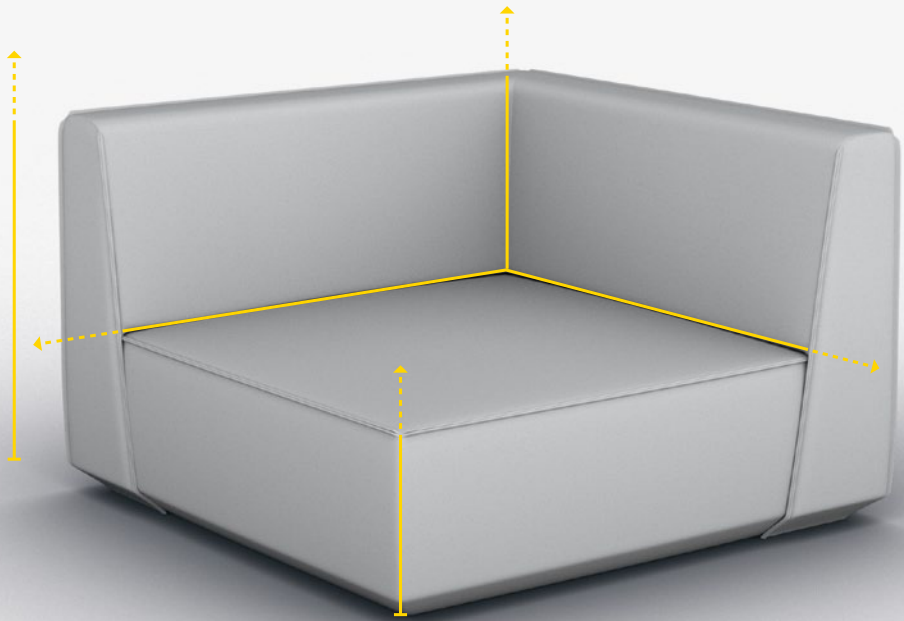

The Cubit Sofa Module

The 5 basic types of the Cubit sofa system can be modified in their basic dimensions.

Our modular sofas are available in an array of different seat, backrest and armrest heights. These can be combined with a wide range of seat widths and depths. The deciding factors are your personal taste and comfort, as well as the

intended use. Where in your home will the modules be placed? How much space is available? And is the sofa intended for sitting or lying on? Cubit's modular sofa system is flexible and adjusts to all interior settings.

All sofa basic types are available in the **seat height 31 and 41 cm**. For modules with backrest you can choose between **35 and 55 cm backrest**. This creates **total heights of 66, 76 or 96 cm** for sofa modules and **31 or 41 cm** for poufs.

Corner module with backrest / with siderest left or right

Seat height
31 41
Backrest
35 55
Siderest
35 55

| | | 60 | 80 | 100 | 120 | 140 | 160 |
|-------|-----|----|----|-----|-----|-----|-----|
| Depth | 80 | | x | x | x | | |
| | 100 | | x | x | x | | |
| | 120 | | x | x | x | | |
| | 140 | | x | x | x | | |